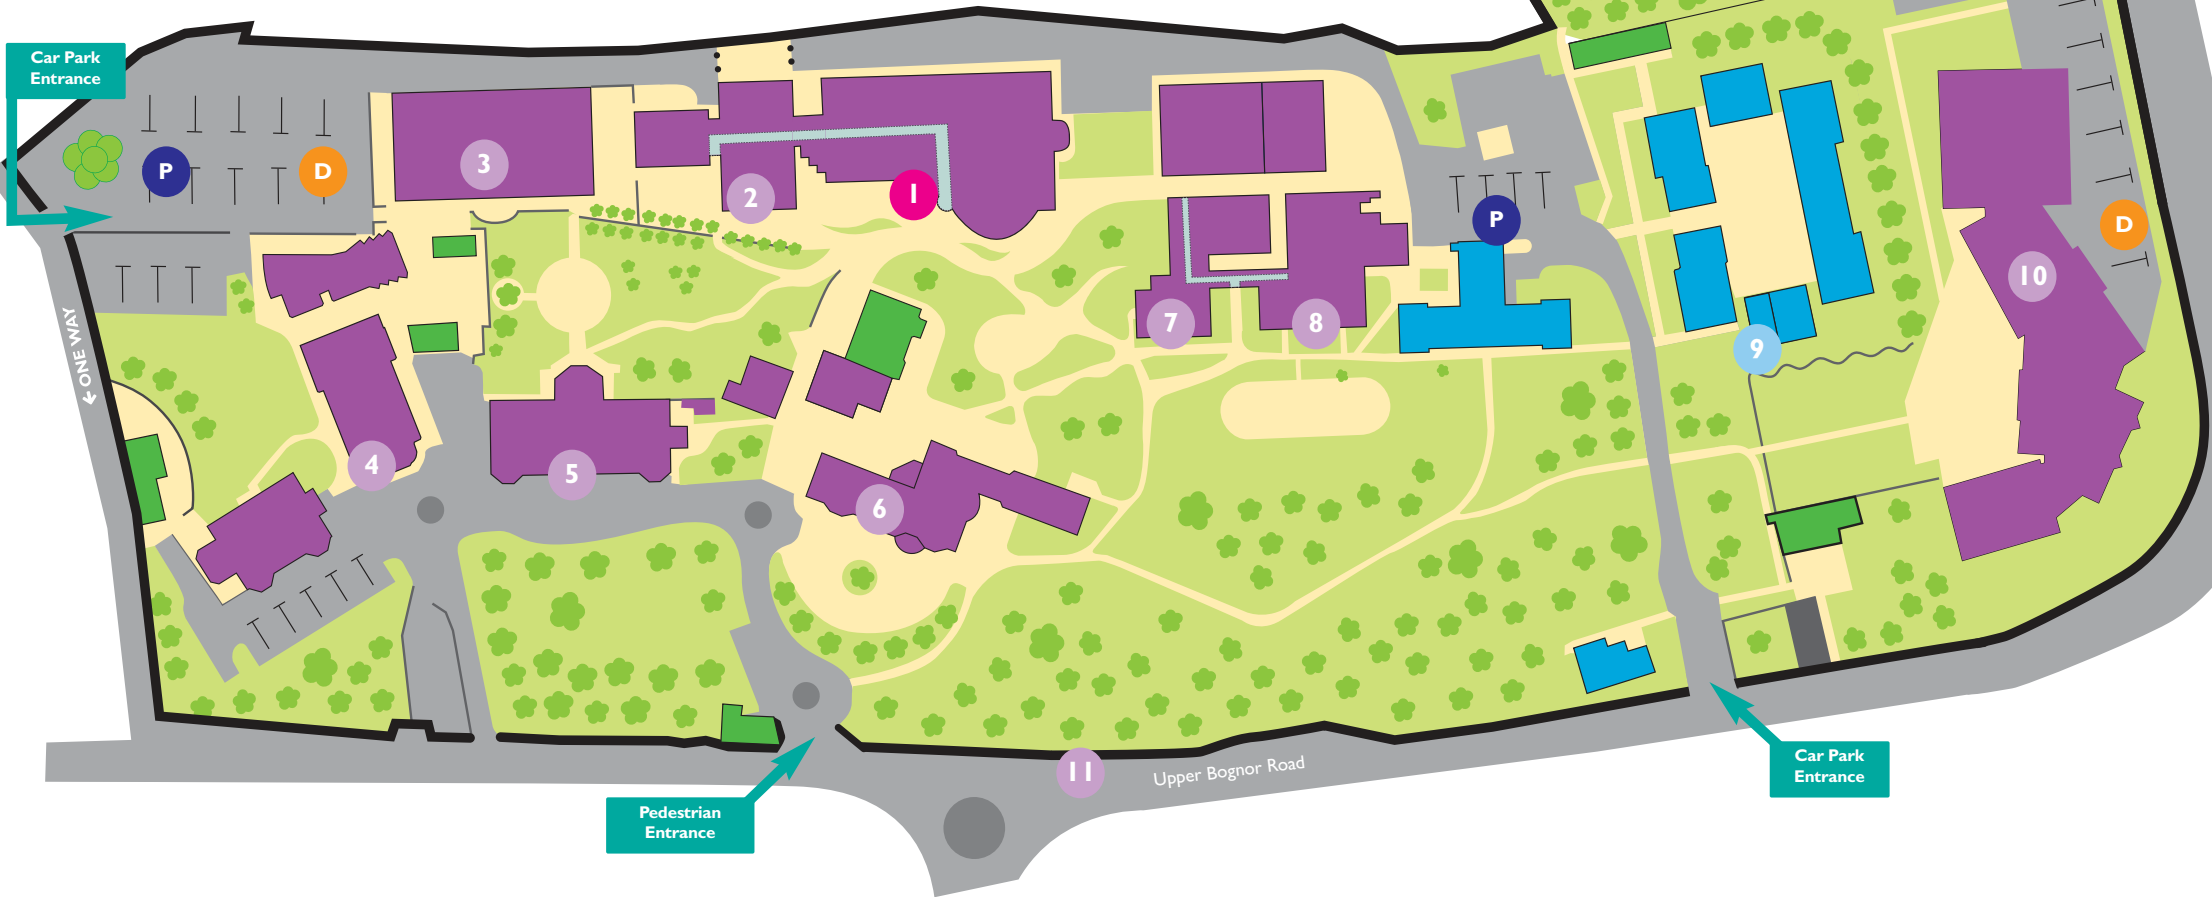

Bognor Regis Campus
PO21 1HR

- 1 Learning Resource Centre, Support and Information Zone (SIZ)
- 2 Student Support Services
- 3 John Parry Centre
- 4 Assembly Theatre
- 5 The Dome
- 6 St Michael's House (Fine Art, Music and Dance Studio)

- 7 Students' Union (The Hub)
- 8 Otters Restaurant (Dining Hall)
- 9 Barbara Smith Halls/Accommodation Reception
- 10 Tech Park
- 11 Bus stop